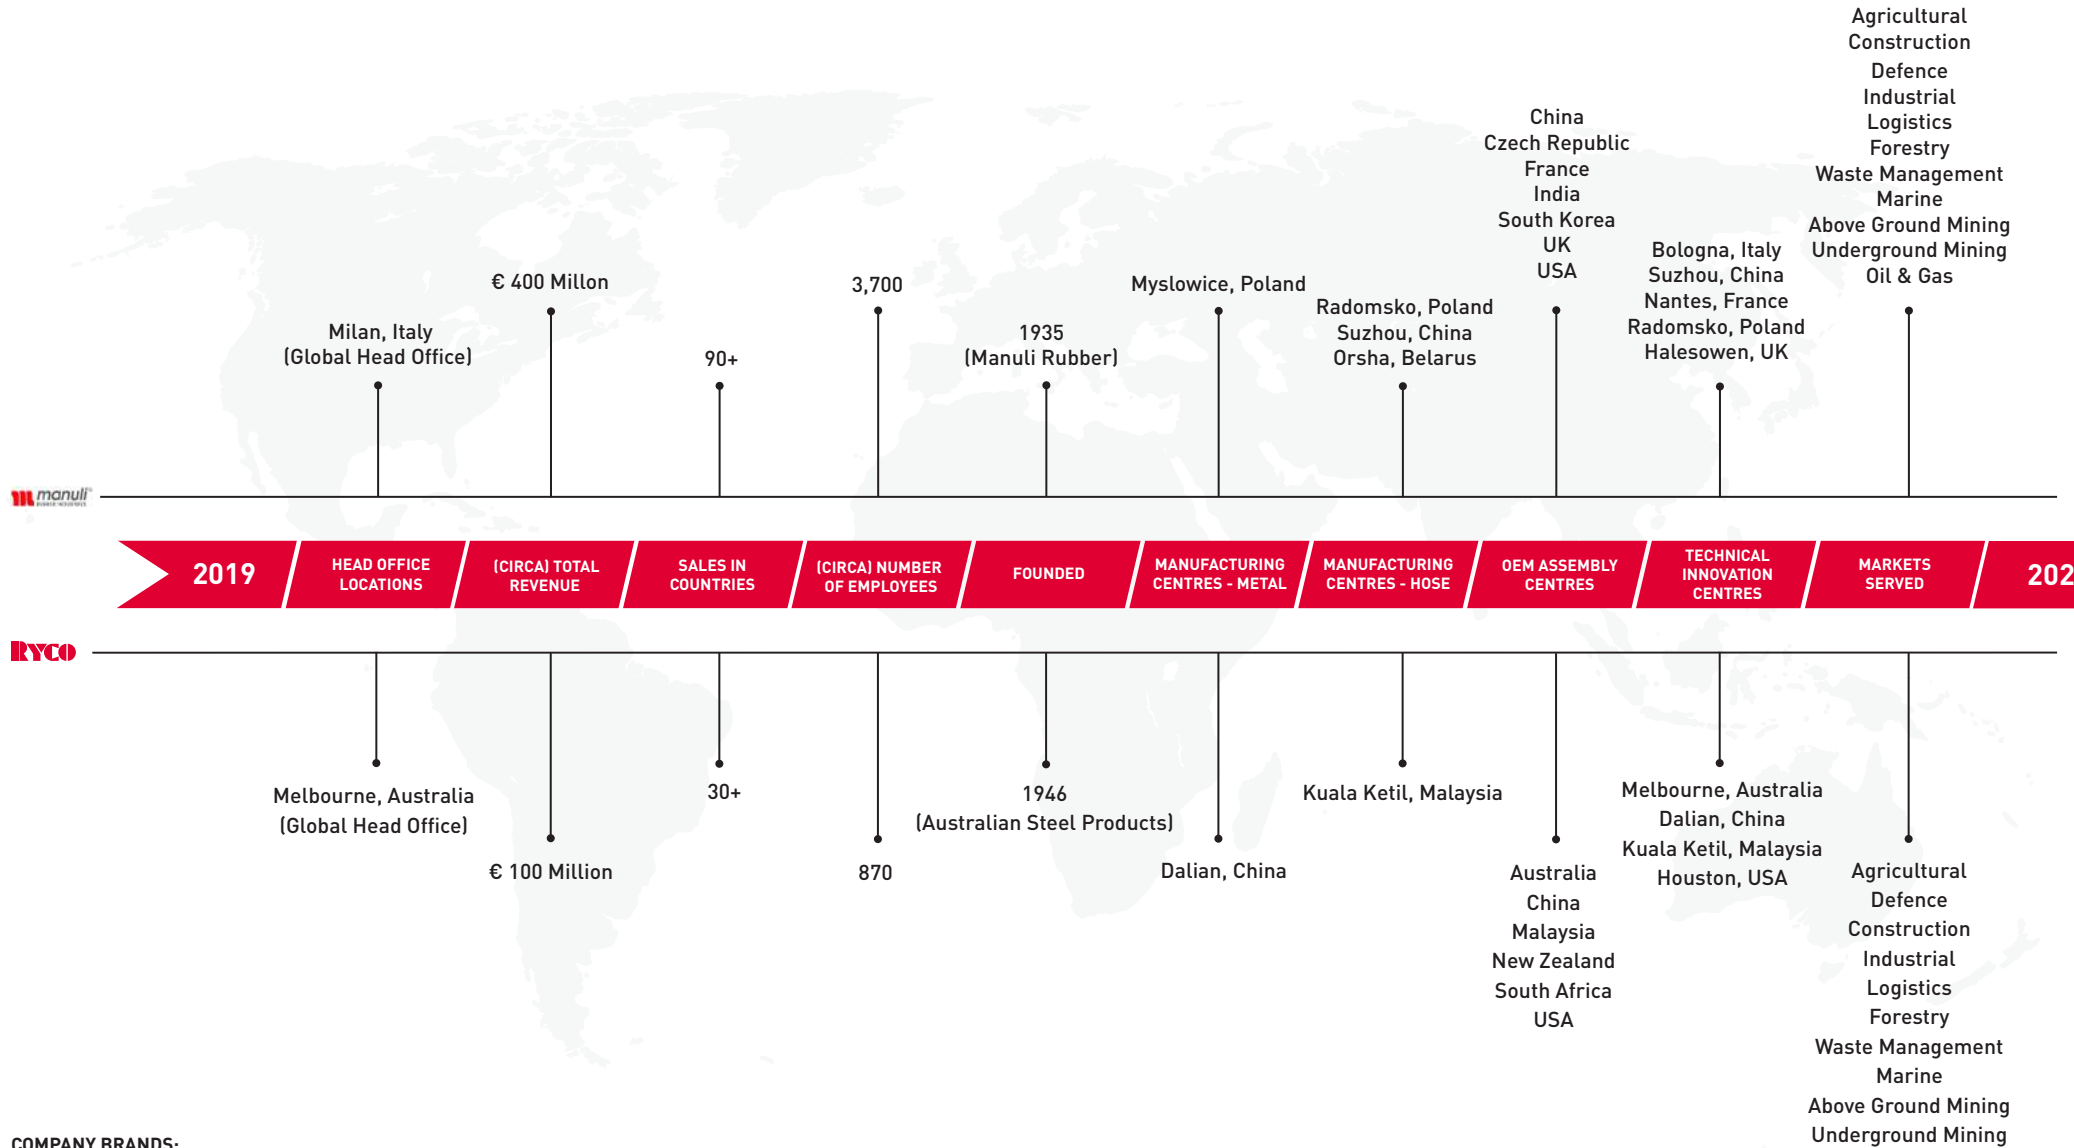

COMBINING 150+ YEARS OF EXPERIENCE

Dardanio Manuli
Manuli Rubber Industries
Chief Executive Officer

Leigh Morrison
RYCO Hydraulics
Chief Executive Officer

COMPANY BRANDS: